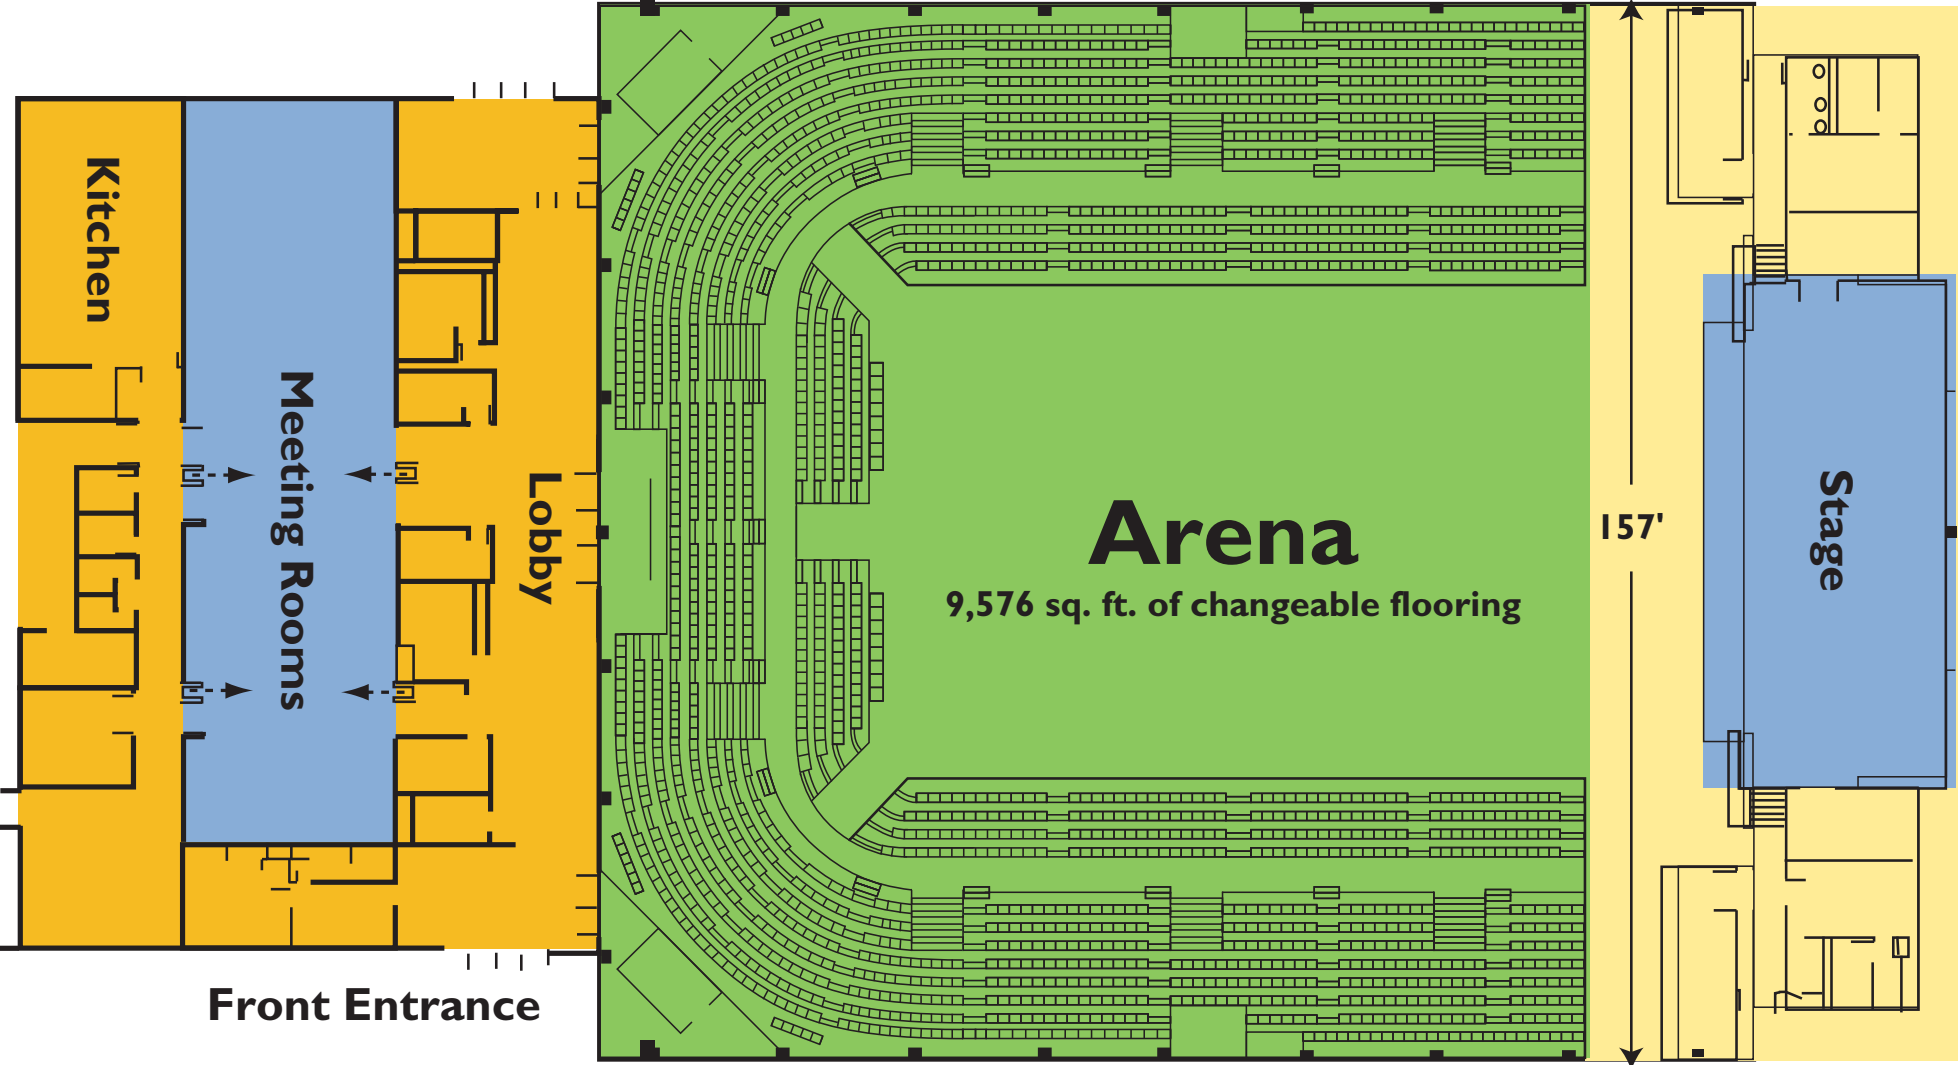

Leflore County Civic Center

Greenwood, MS

Overhead door is 18'x13.5'

Front Entrance

Arena

9,576 sq. ft. of changeable flooring

Stage

157'

Double door opening is 13.5' wide